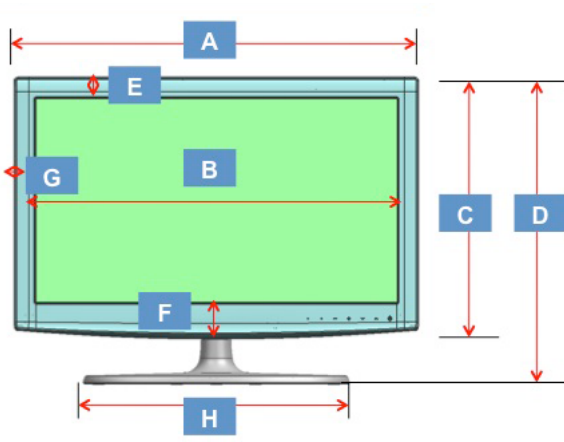

LN32D460E1HXZA 32" Interactive Commercial LCD HDTV

DIMENSIONS

Note	A	B	C	D	E	F	G	H	K	L	M	N
Size (in)	30.9	27.5	19.8	22.3	1.5	2.7	1.7	19.8	9.9	3.1		

Note	Size (inches)
A	11.3
B	7.9
C	11.3
D	5.2
E	7.9
F	6.6