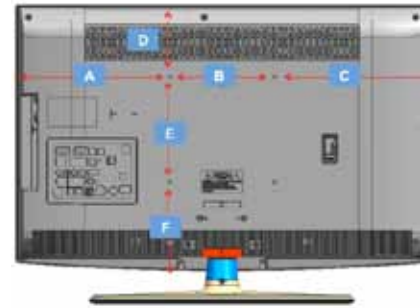

LN32D460E1HXZA 32" Interactive Commercial LCD HDTV

DIMENSIONS

Note	A	B	C	D	E	F	G	H	K	L	M	N
Size (in)	30.9	27.5	19.8	22.3	1.5	2.7	1.7	19.8	9.9	3.1		

Note	Size (inches)
A	11.3
B	7.9
C	11.3
D	5.2
E	7.9
F	6.6